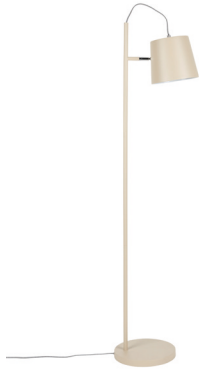

ORDER QTY 1
38 x 62 cm
Material: ceramic, iron, linen

DUTCH BONE
A place for modern design

ECLIPSE

ORDER QTY 1
30 x 42 cm
Material: iron

FLOOR LAMPS

zuiver°

-  5002039
-  5002038
-  5100162

BUCKLE HEAD