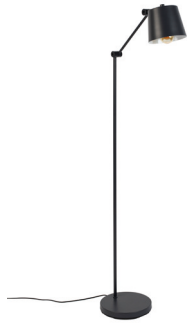

**DUTCH
BONE**

Bestsellers

Chair Westlake Walnut - 1100535

WHITE LABEL LIVING

Bestsellers

Chair Fijs Grey - 1100564
Chair Fijs Off White - 1100563
Table Maru Black - 2100154

1.

2.