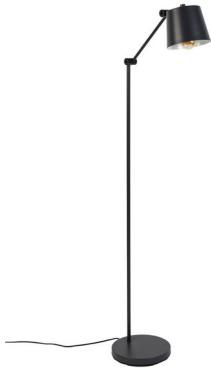

JONES

ORDER QTY 1
35 x 140 cm
Material: linen, rubberwood

5100159

WHITE LABEL LIVING