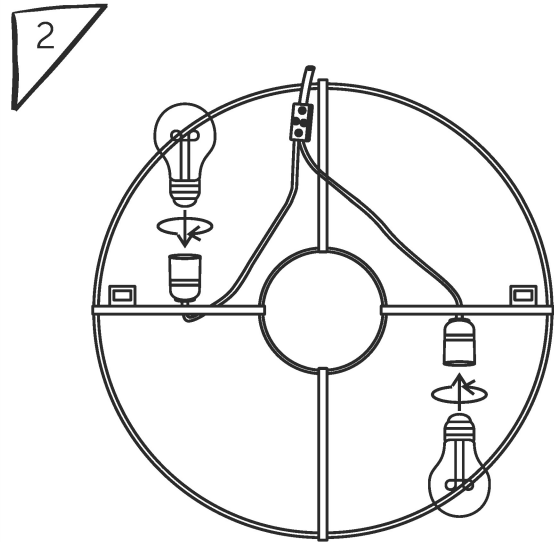

BOLD
monkey

ASSEMBLY INSTRUCTIONS

1001823 - Wall Lamp Foodies Delight Shiny Silver

Thank you for your purchase!

Turn the lamp upside down.

Insert bulbs into the holders.