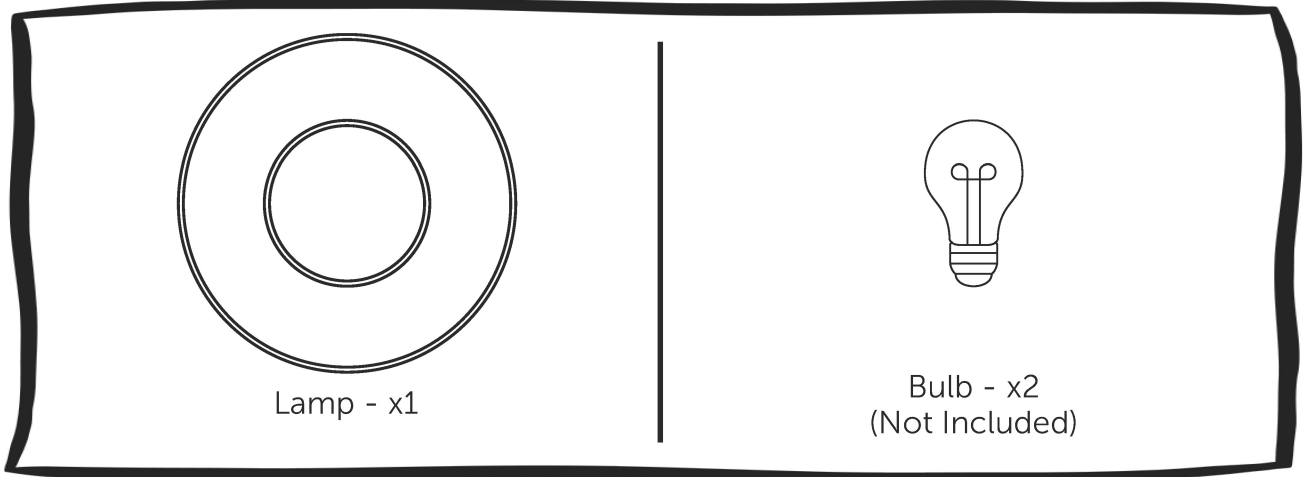

BOLD
monkey

ASSEMBLY INSTRUCTIONS

1001823 - Wall Lamp Foodies Delight Shiny Silver

Thank you for your purchase!

Turn the lamp upside down.

Insert bulbs into the holders.