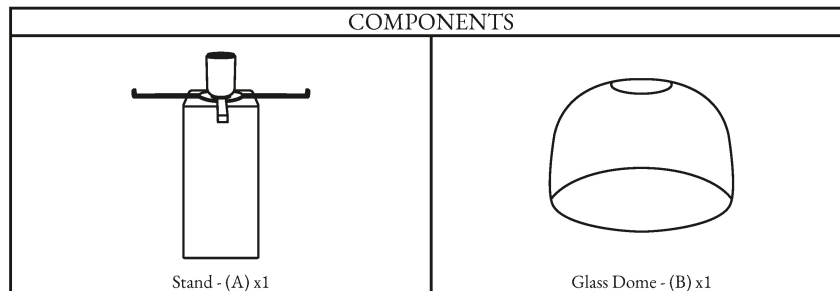

ASSEMBLY INSTRUCTIONS

Please read the instructions carefully for correct and safe assembly.

Name product : Table Lamp Mavery Brown

Article number : 1001827

**Thank you for
purchasing this
Dutchbone product.**