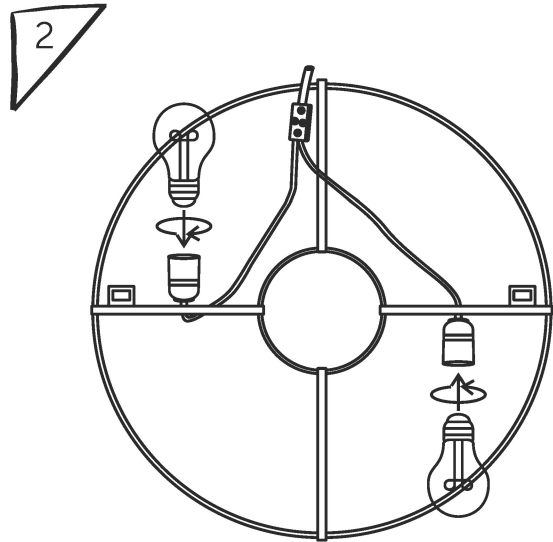

BOLD
monkey

ASSEMBLY INSTRUCTIONS

1001824 - Wall Lamp Foodies Delight Beige

Thank you for your purchase!

Turn the lamp upside down.

Insert bulbs into the holders.