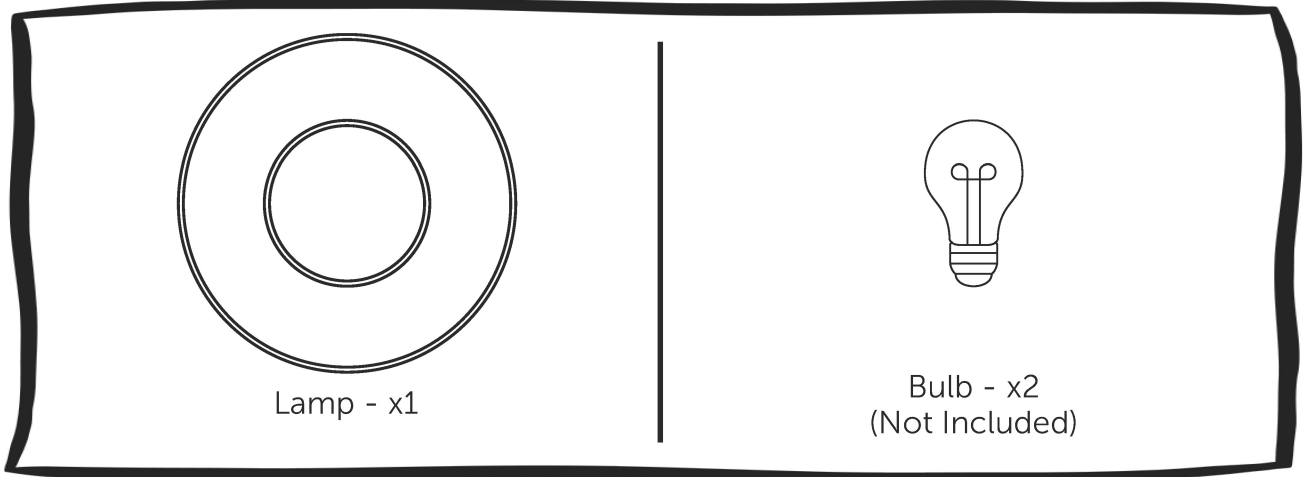

BOLD
monkey

ASSEMBLY INSTRUCTIONS

1001824 - Wall Lamp Foodies Delight Beige

Thank you for your purchase!

Turn the lamp upside down.

Insert bulbs into the holders.