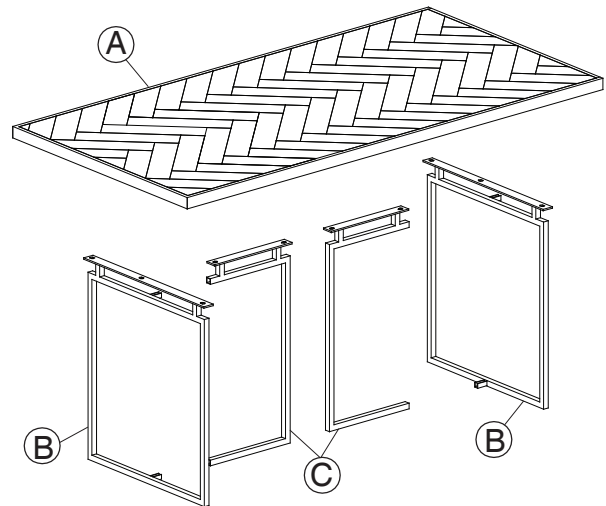

ASSEMBLY INSTRUCTIONS

Please read the instructions carefully for correct and safe assembly.

Name product TABLE CLASS 180x90
Article number 2100013, 2100135, 2100136

1

- Ⓐ TABLE TOP x1
- Ⓑ PART 1 x2
- Ⓒ PART 2 x2

2

- | | | | |
|----|--------------------------|---|-----|
| 01 | ALLEN LONG BOLT (M6x25) |  | x10 |
| 02 | ALLEN SHORT BOLT (M6x15) |  | x4 |
| 03 | SPRING WASHER |  | x12 |
| 04 | FLAT WASHER |  | x14 |
| 05 | ALLEN KEY |  | x1 |