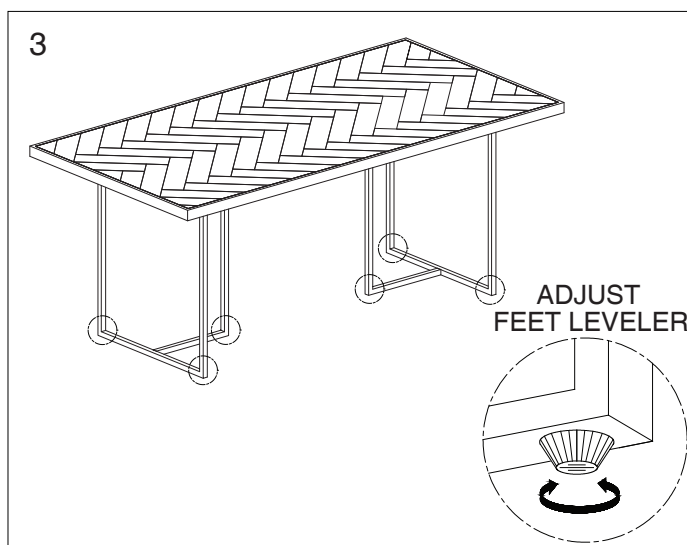

ASSEMBLY INSTRUCTIONS

Please read the instructions carefully for correct and safe assembly.

Name product TABLE CLASS 180x90
Article number 2100013, 2100135, 2100136

1

- Ⓐ TABLE TOP x1
- Ⓑ PART 1 x2
- Ⓒ PART 2 x2

2

- | | | | |
|----|--------------------------|---|-----|
| 01 | ALLEN LONG BOLT (M6x25) |  | x10 |
| 02 | ALLEN SHORT BOLT (M6x15) |  | x4 |
| 03 | SPRING WASHER |  | x12 |
| 04 | FLAT WASHER |  | x14 |
| 05 | ALLEN KEY |  | x1 |

**Thank you for
purchasing this
Dutchbone product.**

ASSEMBLY INSTRUCTIONS

Please read the instructions carefully for correct and safe assembly.

Name product TABLE CLASS 180x90
Article number 2100013, 2100135, 2100136