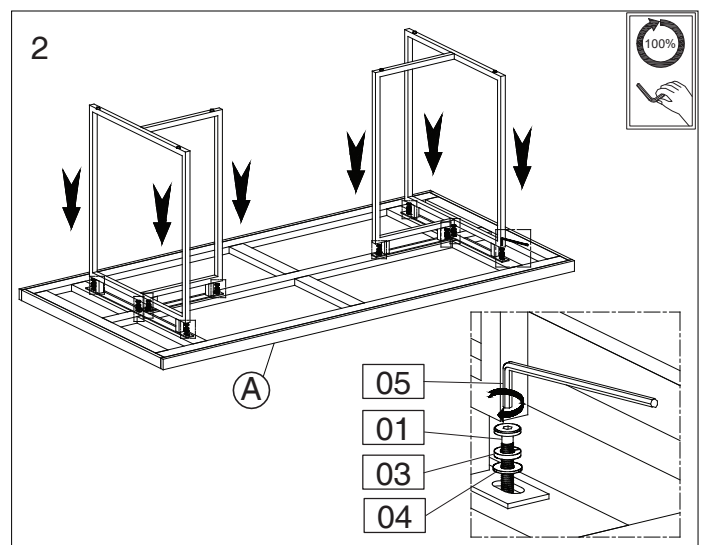

ASSEMBLY INSTRUCTIONS

Please read the instructions carefully for correct and safe assembly.

Name product TABLE CLASS 180x90
Article number 2100013, 2100135, 2100136

1

- Ⓐ TABLE TOP x1
- Ⓑ PART 1 x2
- Ⓒ PART 2 x2

2

- | | | | |
|----|--------------------------|---|-----|
| 01 | ALLEN LONG BOLT (M6x25) |  | x10 |
| 02 | ALLEN SHORT BOLT (M6x15) |  | x4 |
| 03 | SPRING WASHER |  | x12 |
| 04 | FLAT WASHER |  | x14 |
| 05 | ALLEN KEY |  | x1 |

**Thank you for
purchasing this
Dutchbone product.**

ASSEMBLY INSTRUCTIONS

Please read the instructions carefully for correct and safe assembly.

Name product TABLE CLASS 180x90
Article number 2100013, 2100135, 2100136