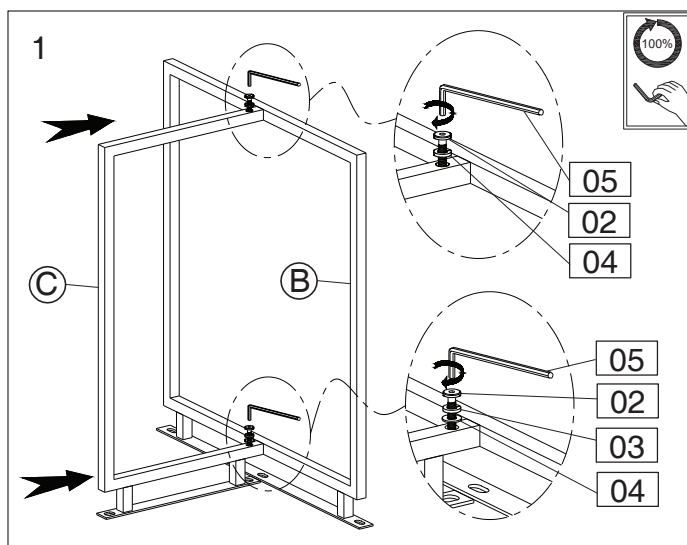

ASSEMBLY INSTRUCTIONS

Please read the instructions carefully for correct and safe assembly.

Name product TABLE CLASS 180x90
Article number 2100013, 2100135, 2100136

1

- Ⓐ TABLE TOP x1
- Ⓑ PART 1 x2
- Ⓒ PART 2 x2

2

- | | | | |
|----|--------------------------|---|-----|
| 01 | ALLEN LONG BOLT (M6x25) |  | x10 |
| 02 | ALLEN SHORT BOLT (M6x15) |  | x4 |
| 03 | SPRING WASHER |  | x12 |
| 04 | FLAT WASHER |  | x14 |
| 05 | ALLEN KEY |  | x1 |

**Thank you for
purchasing this
Dutchbone product.**

ASSEMBLY INSTRUCTIONS

Please read the instructions carefully for correct and safe assembly.

Name product TABLE CLASS 180x90
Article number 2100013, 2100135, 2100136