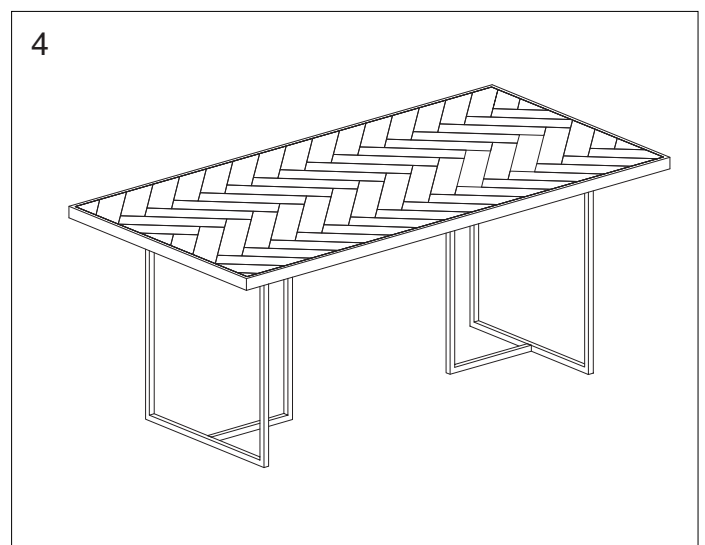

ASSEMBLY INSTRUCTIONS

Please read the instructions carefully for correct and safe assembly.

Name product TABLE CLASS 180x90
Article number 2100013, 2100135, 2100136

1

- Ⓐ TABLE TOP x1
- Ⓑ PART 1 x2
- Ⓒ PART 2 x2

2

- | | | | |
|----|--------------------------|---|-----|
| 01 | ALLEN LONG BOLT (M6x25) |  | x10 |
| 02 | ALLEN SHORT BOLT (M6x15) |  | x4 |
| 03 | SPRING WASHER |  | x12 |
| 04 | FLAT WASHER |  | x14 |
| 05 | ALLEN KEY |  | x1 |

**Thank you for
purchasing this
Dutchbone product.**

ASSEMBLY INSTRUCTIONS

Please read the instructions carefully for correct and safe assembly.

Name product TABLE CLASS 180x90
Article number 2100013, 2100135, 2100136