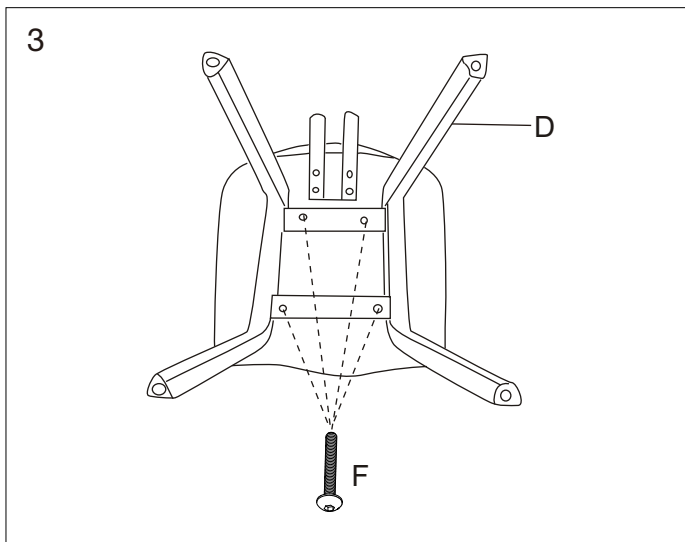

## ASSEMBLY INSTRUCTIONS

Please read the instructions carefully for correct and safe assembly.

Name product Blackwood  
Article number 1002240 1002241

1

A*1 	B*1 	C*1 	D*1 
E*6  M6x30 mm	F*4  M6x45 mm	G*1 	

## ASSEMBLY INSTRUCTIONS

Please read the instructions carefully for correct and safe assembly.

Name product Blackwood  
Article number 1002240 1002241

**Thank you for  
purchasing this  
Dutchbone product.**